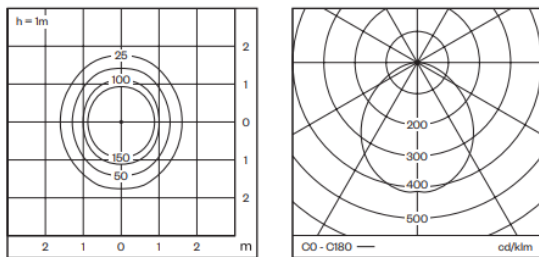

Symmetric Module

Mechanical

Housing	Stainless steel Aluminium
Glazing	Polycarbonate
Colours	Brushed stainless steel Powder coated aluminium (Other RAL colours on request)
IP Rating	IP66
IK Rating	IK10

Electrical

	48V AC	48V DC	24V AC	24V DC
300mm	-	-	-	3.8W
600mm	-	-	-	9.2W
900mm	-	-	-	14.3W
1200mm	-	-	-	21.0W

Class	Class III
Control	Variable resistance dimming 1-10V DALI DMX (via DALI converter)

Lifetime	100,000 hours
Certifications	UKCA, CE